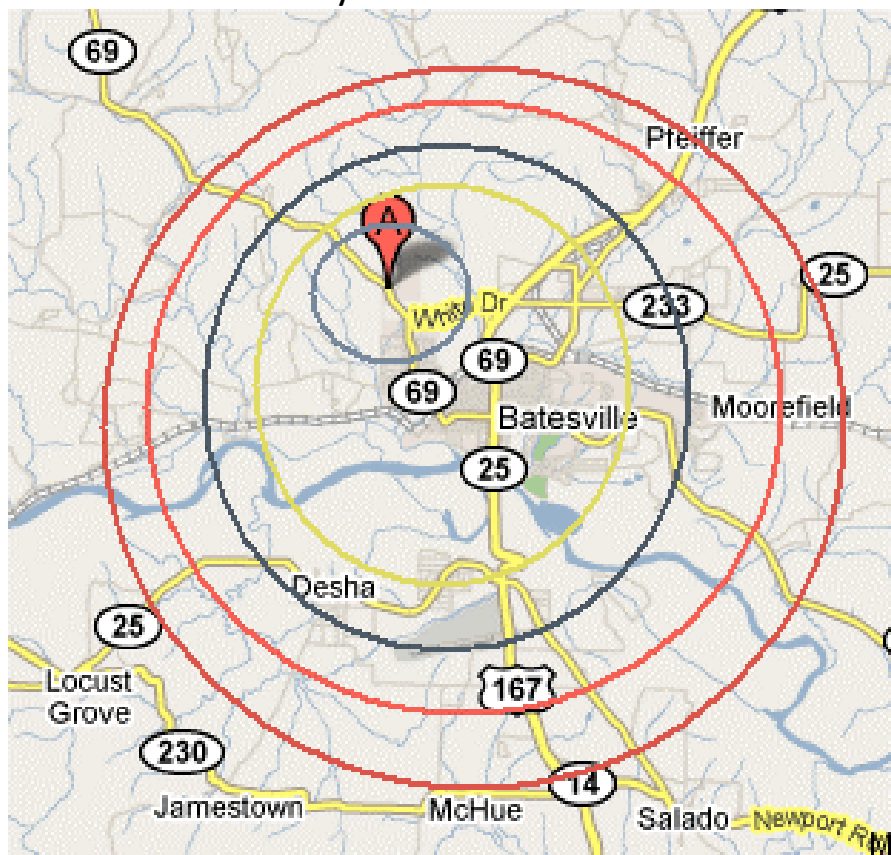

Com Study of KCCJ – 106.9 LPFM

Note: We have listeners on Jamestown Rd. and we have difficulty getting a signal into the Quail Valley portion of Batesville.

Jubilee Family Radio

KCCJ – 106.9 LPFM

Keeping Centered on Christ Jesus